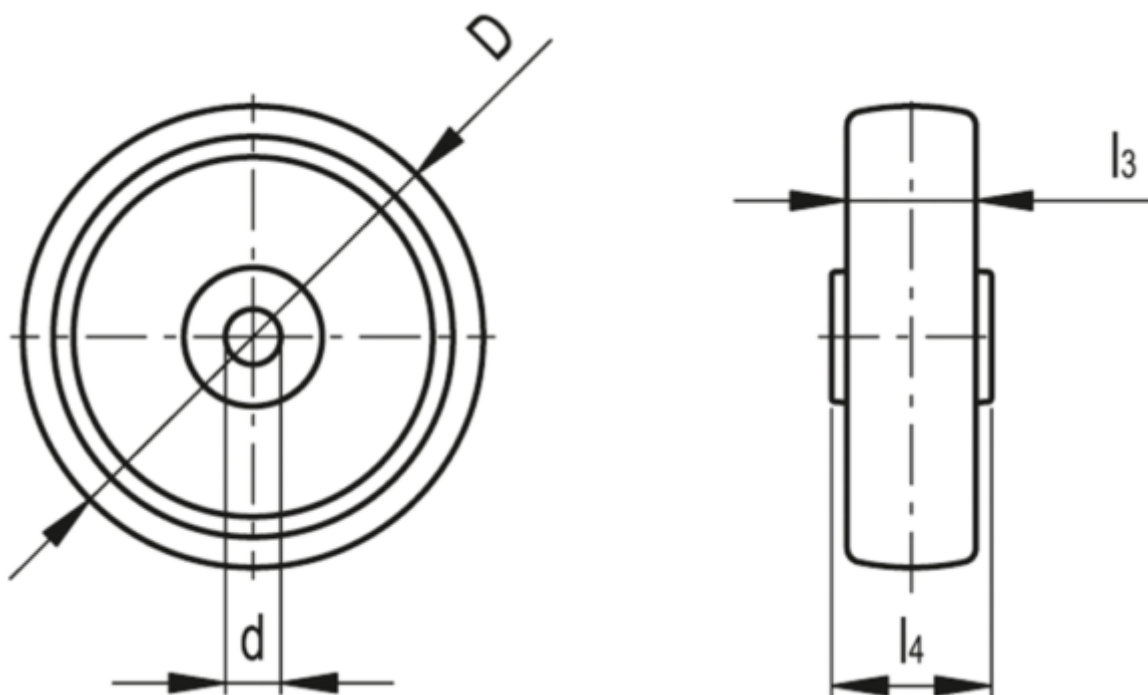

Data Sheet

Article number: 2314451016

Description: E+G polyurethane wheel 451016
RE.FF-150-RBL - Loose wheel

Measures

| | | | |
|------------------------|----------|------------|-----------------|
| Code | = 451016 | Type | = RE.FF-150-RBL |
| D | = 150 | Weight (g) | = 470 |
| d | = 20 | | |
| Dynamic load (N) | = 3500 | | |
| l3 | = 45 | | |
| l4 | = 59 | | |
| Max static load (N) | = 5000 | | |
| Rolling resistance (N) | = 2800 | | |